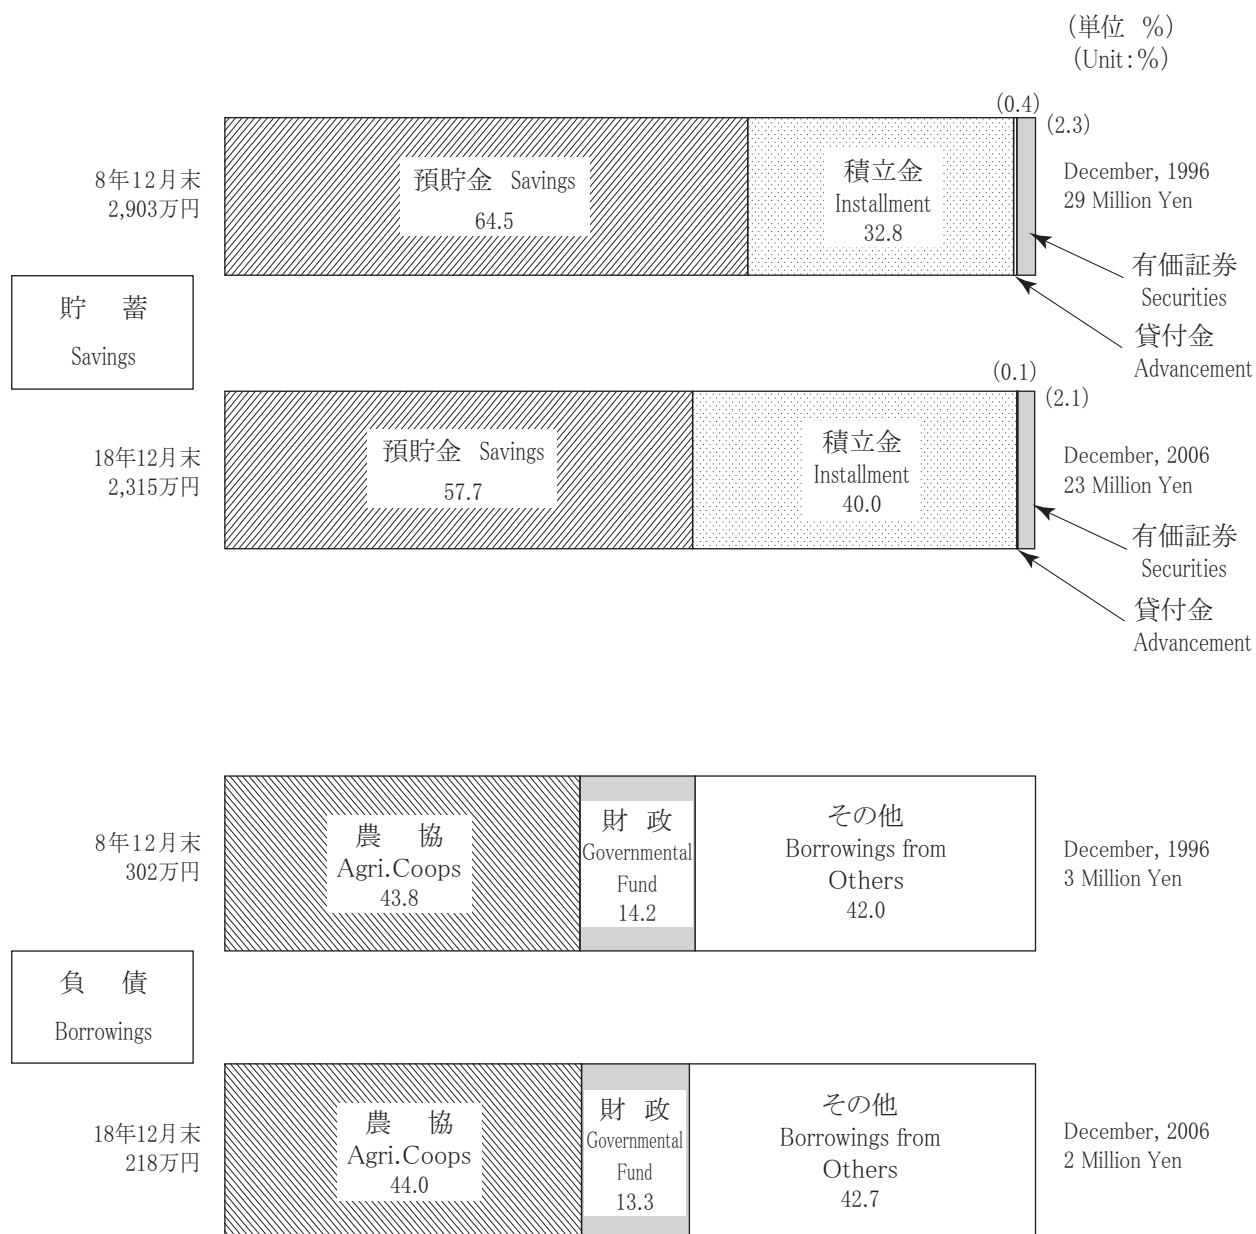

農家の貯蓄・負債の構成
Percentage Distribution of Savings and Borrowings of Farm Households

農家貯蓄・借入金の種類別残高構成(1戸当たり)
Percentage Distribution of Outstanding Savings & Borrowings of Farm Households (Per farm household)

(注) 上段…販売農家世帯員全員の数字

下段…販売農家の世帯員のうち農業経営関与者の分のみの数字

Note: Upper rowFigures as of End of CY 1996 are those of whole households.

Lower berth....Figures as of End of CY 2006 are only those of family engaging in farming