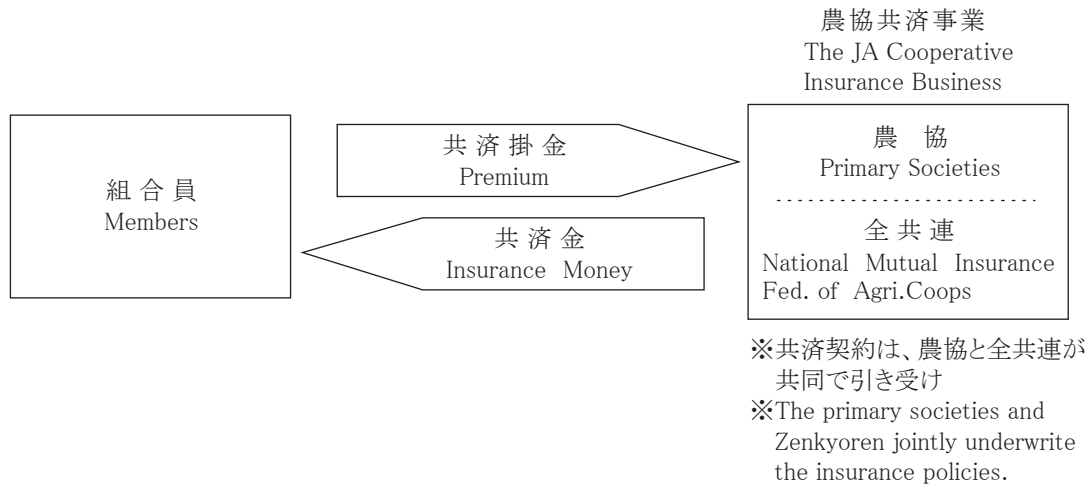

農協共済事業の仕組み
Mechanism of Mutual Insurance Business of Agri.Coops

全共連の資産運用状況
Investment of National Mutual Insurance Fed. of Agri.Coops
—— 令和2年3月31日現在 As of March 31, 2020 ——