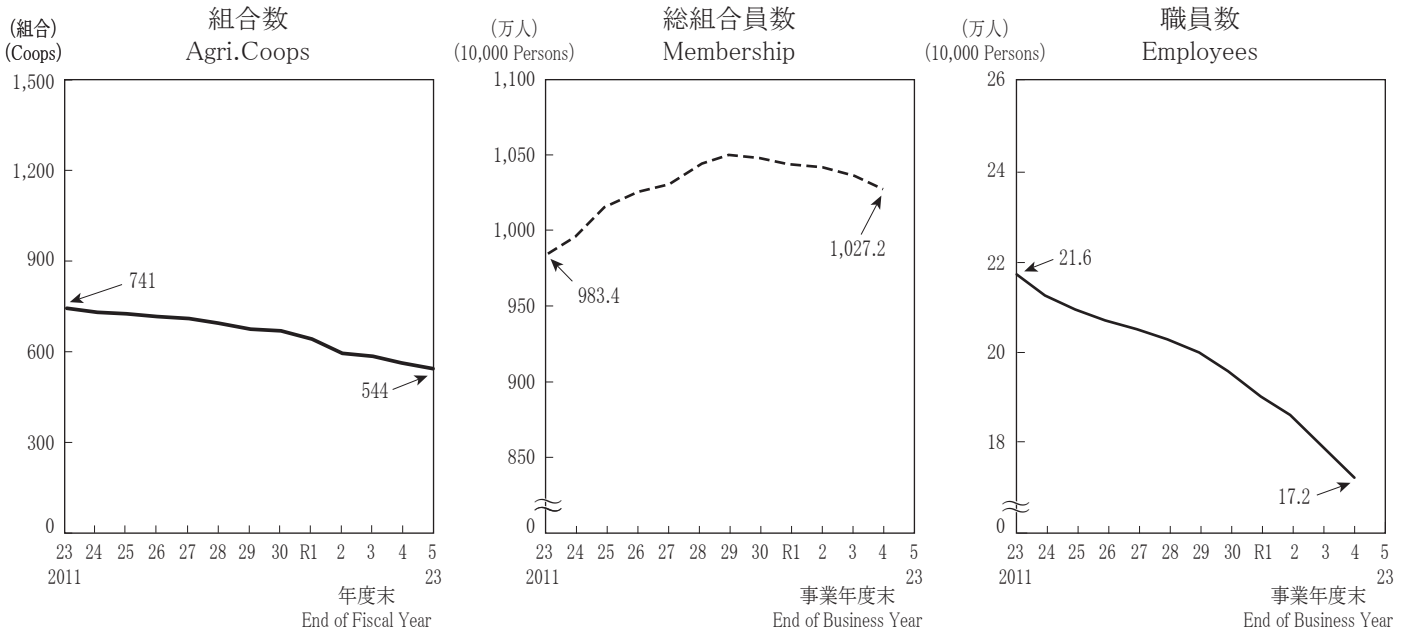

総合農協の組合・組合員・職員数の推移  
Evolution of Number, Membership and Employees of Agri.Coops

組合員の正・准組合員の推移  
Change of Regular and Associate Membership